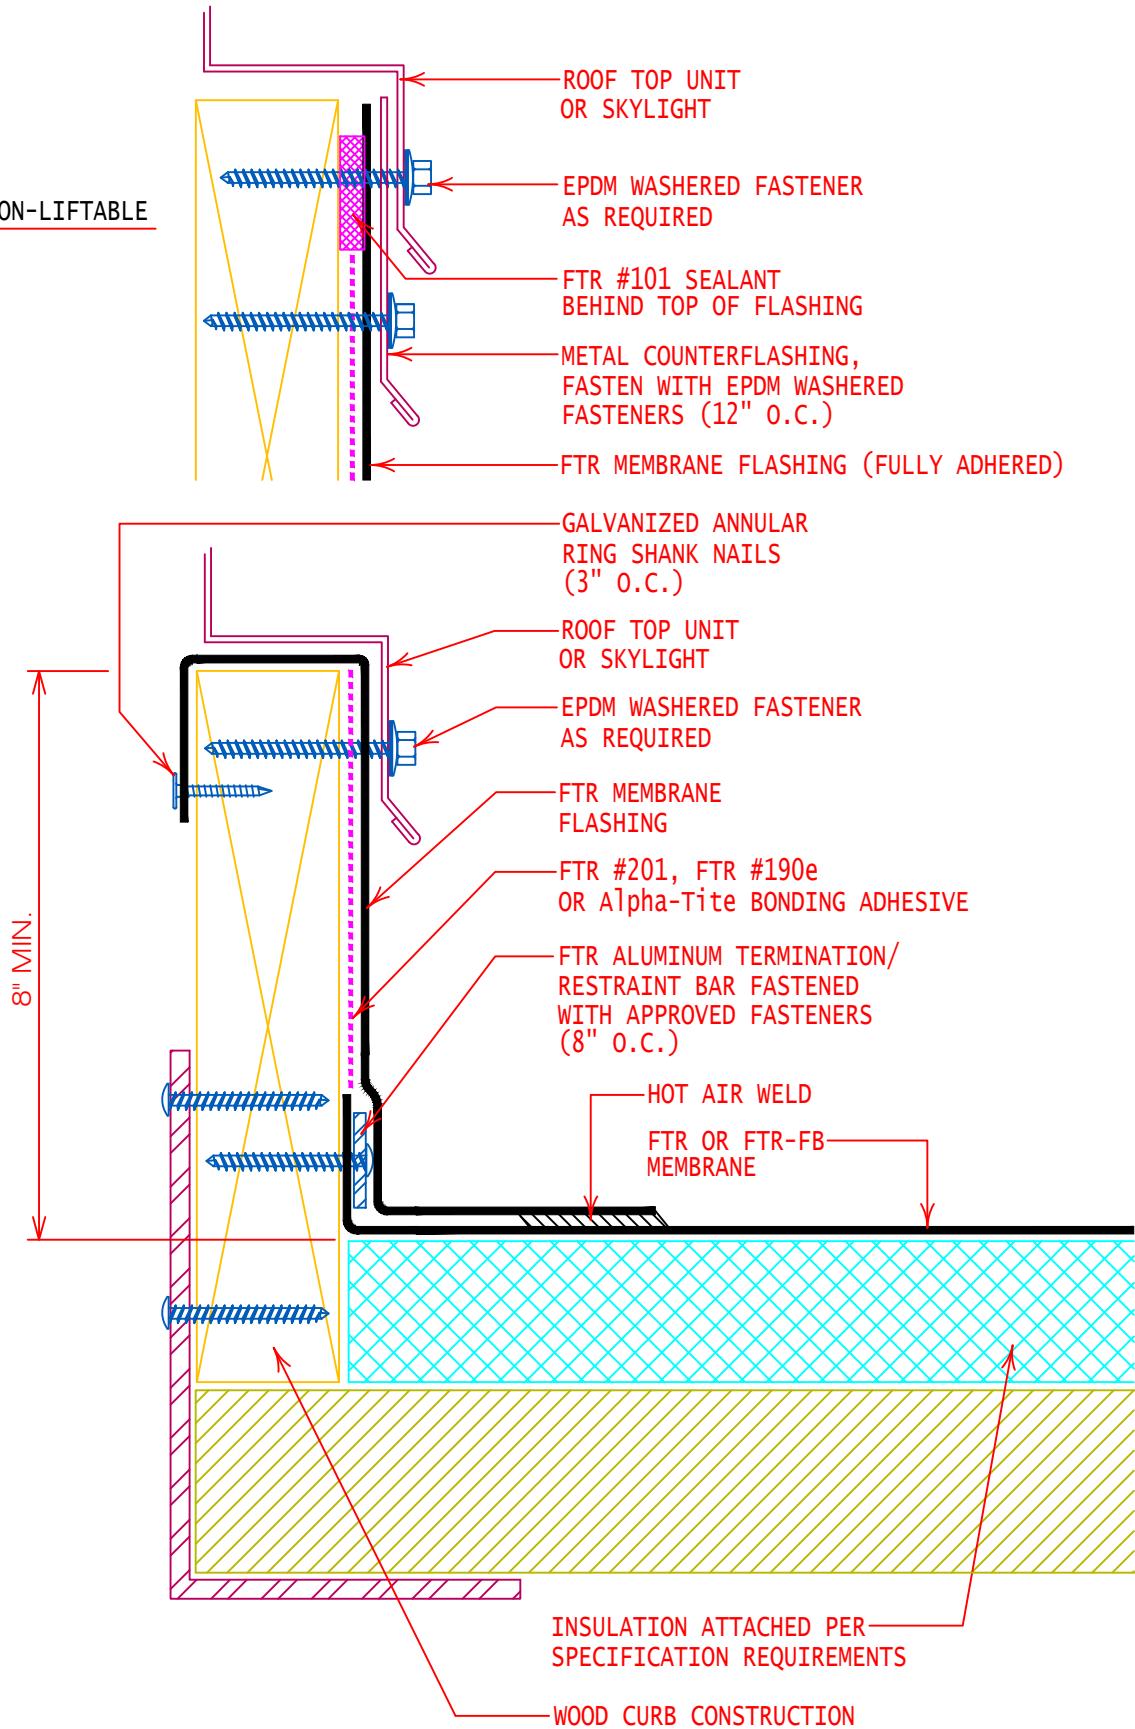

NON-LIFTABLE

GENERAL REFERENCE:
"FTR GS 01/21"
APPLICABLE SYSTEMS:
"FTR MA 01/21"
"FTR AD 01/21"
"FTR BA 01/21"

TYPICAL WOOD OR SKYLIGHT CURB FLASHING
(BLOCKING ALTERNATE) T-BAR RESTRAINT

REVISES DETAIL
ALL PREVIOUS

ISSUE DATE
02-23-21

DRAWING NUMBER
FTR-DP1a