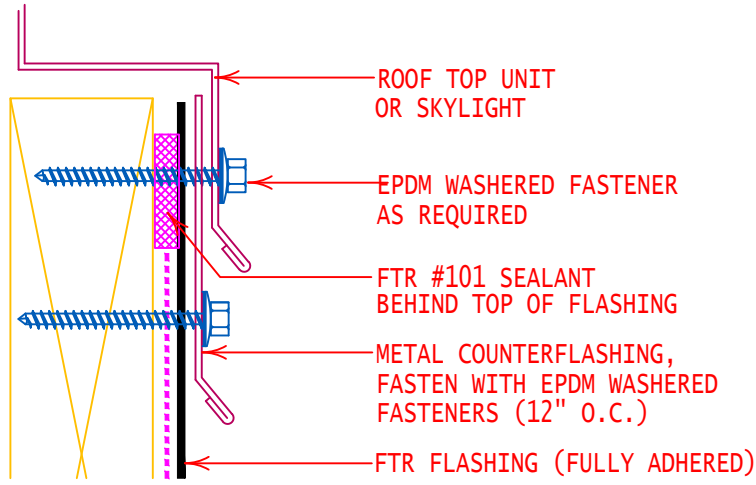

NON-LIFTABLE

GENERAL REFERENCE:
"FTR GS 01/21"
APPLICABLE SYSTEMS:
"FTR MA 01/21"
"FTR AD 01/21"
"FTR BA 01/21"

TYPICAL WOOD CURB OR SKYLIGHT FLASHING

REVISES DETAIL

ISSUE DATE

DRAWING NUMBER

ALL PREVIOUS

02-23-21