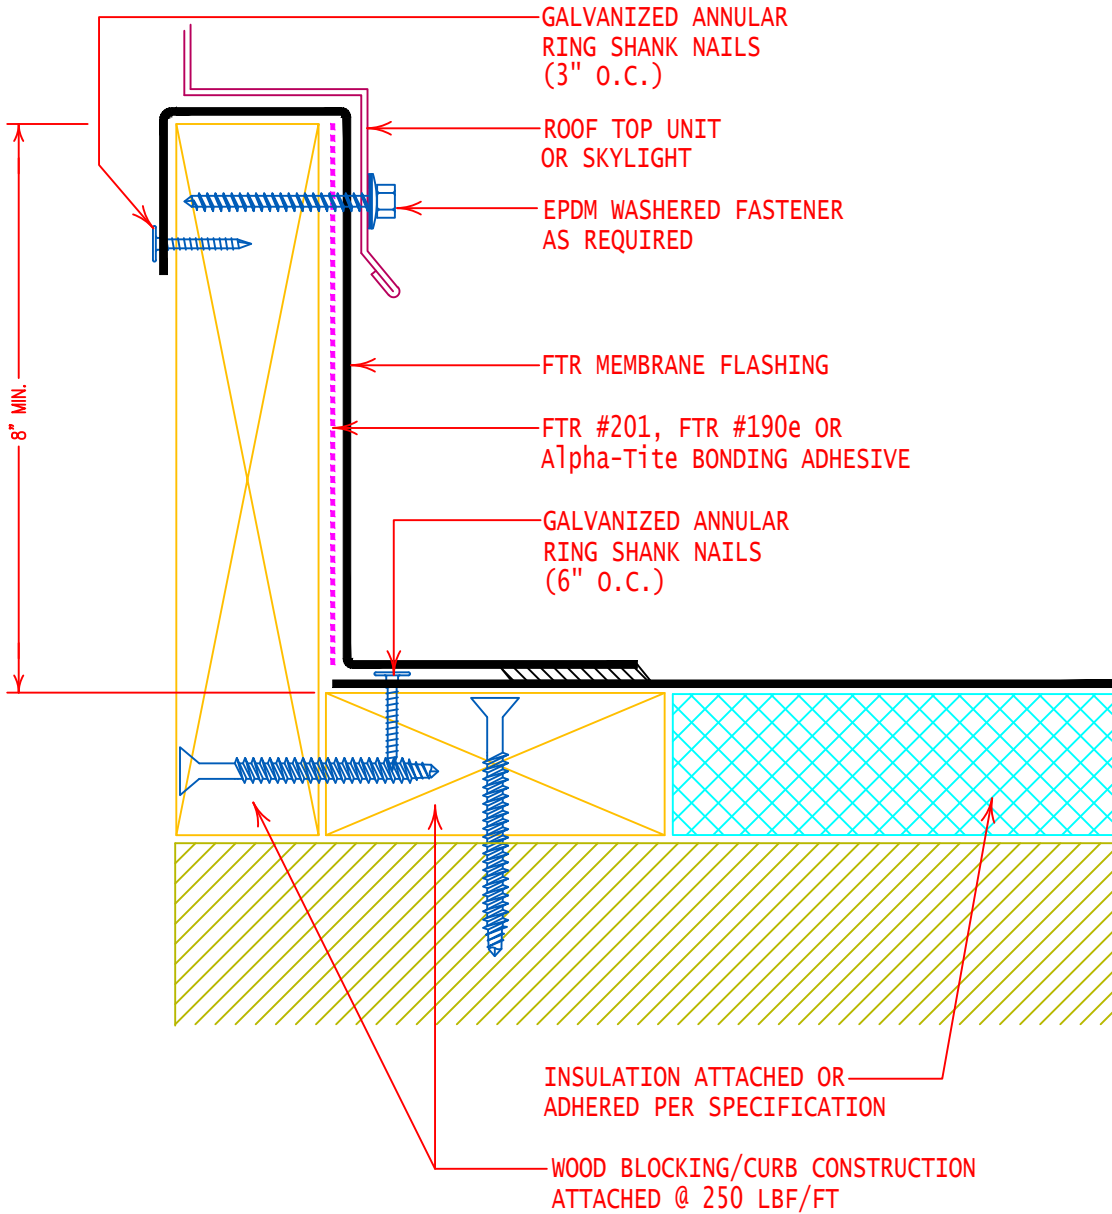

NON-LIFTABLE

GENERAL REFERENCE:
"FTR GS 01/21"
APPLICABLE SYSTEMS:
"FTR MA 01/21"
"FTR AD 01/21"
"FTR BA 01/21"

TYPICAL WOOD CURB OR SKYLIGHT FLASHING

REVISES DETAIL

ISSUE DATE

DRAWING NUMBER

ALL PREVIOUS

02-23-21

FTR-DP1